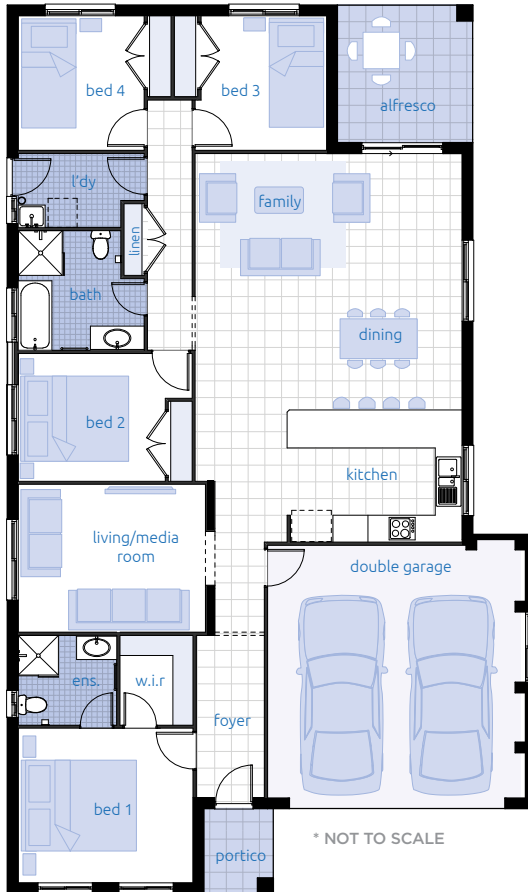

Kakadu GEN II F1

* ARTISTS IMPRESSION

* NOT TO SCALE

Living	167.4 m ²
Garage	34.8 m ²
Patio	2.9 m ²

Total **205.1 m²**

Overall Width 11.6 m

Overall Length 20.6 m

.....
DISCLAIMER